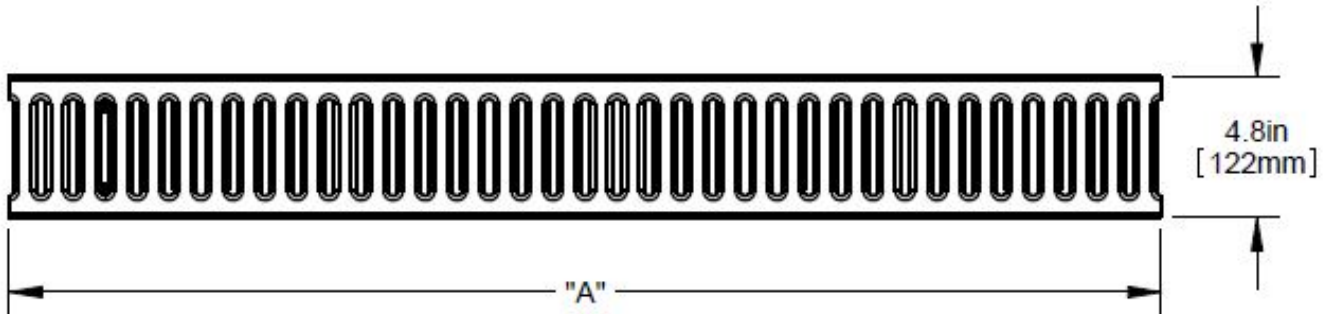

1-877-903-7246

www.trenchdrainsupply.com

Number 140136 / 140138	Series CPS106 C Galvanized Slotted Grate Starfix Pro Plus 100
---------------------------------------------	------------------------------------------------------------------------------------------

PART NO.	"A"
140136	39.3 [998]
140138	19.6 [499]

Manufacturer  Quality engineered trench drain system	Specification MEA GALVANIZED STEEL SLOTTED GRATE WITH STARFIX SECURING FEATURE AND CLASS C LOAD RATING (56,000 LBS. - 1,162 PSI), SUPPLIED BY TRENCH DRAIN SUPPLY.
----------------------------------------------------------------------------------------------------------------------------------------------------------	----------------------------------------------------------------------------------------------------------------------------------------------------------------------------------